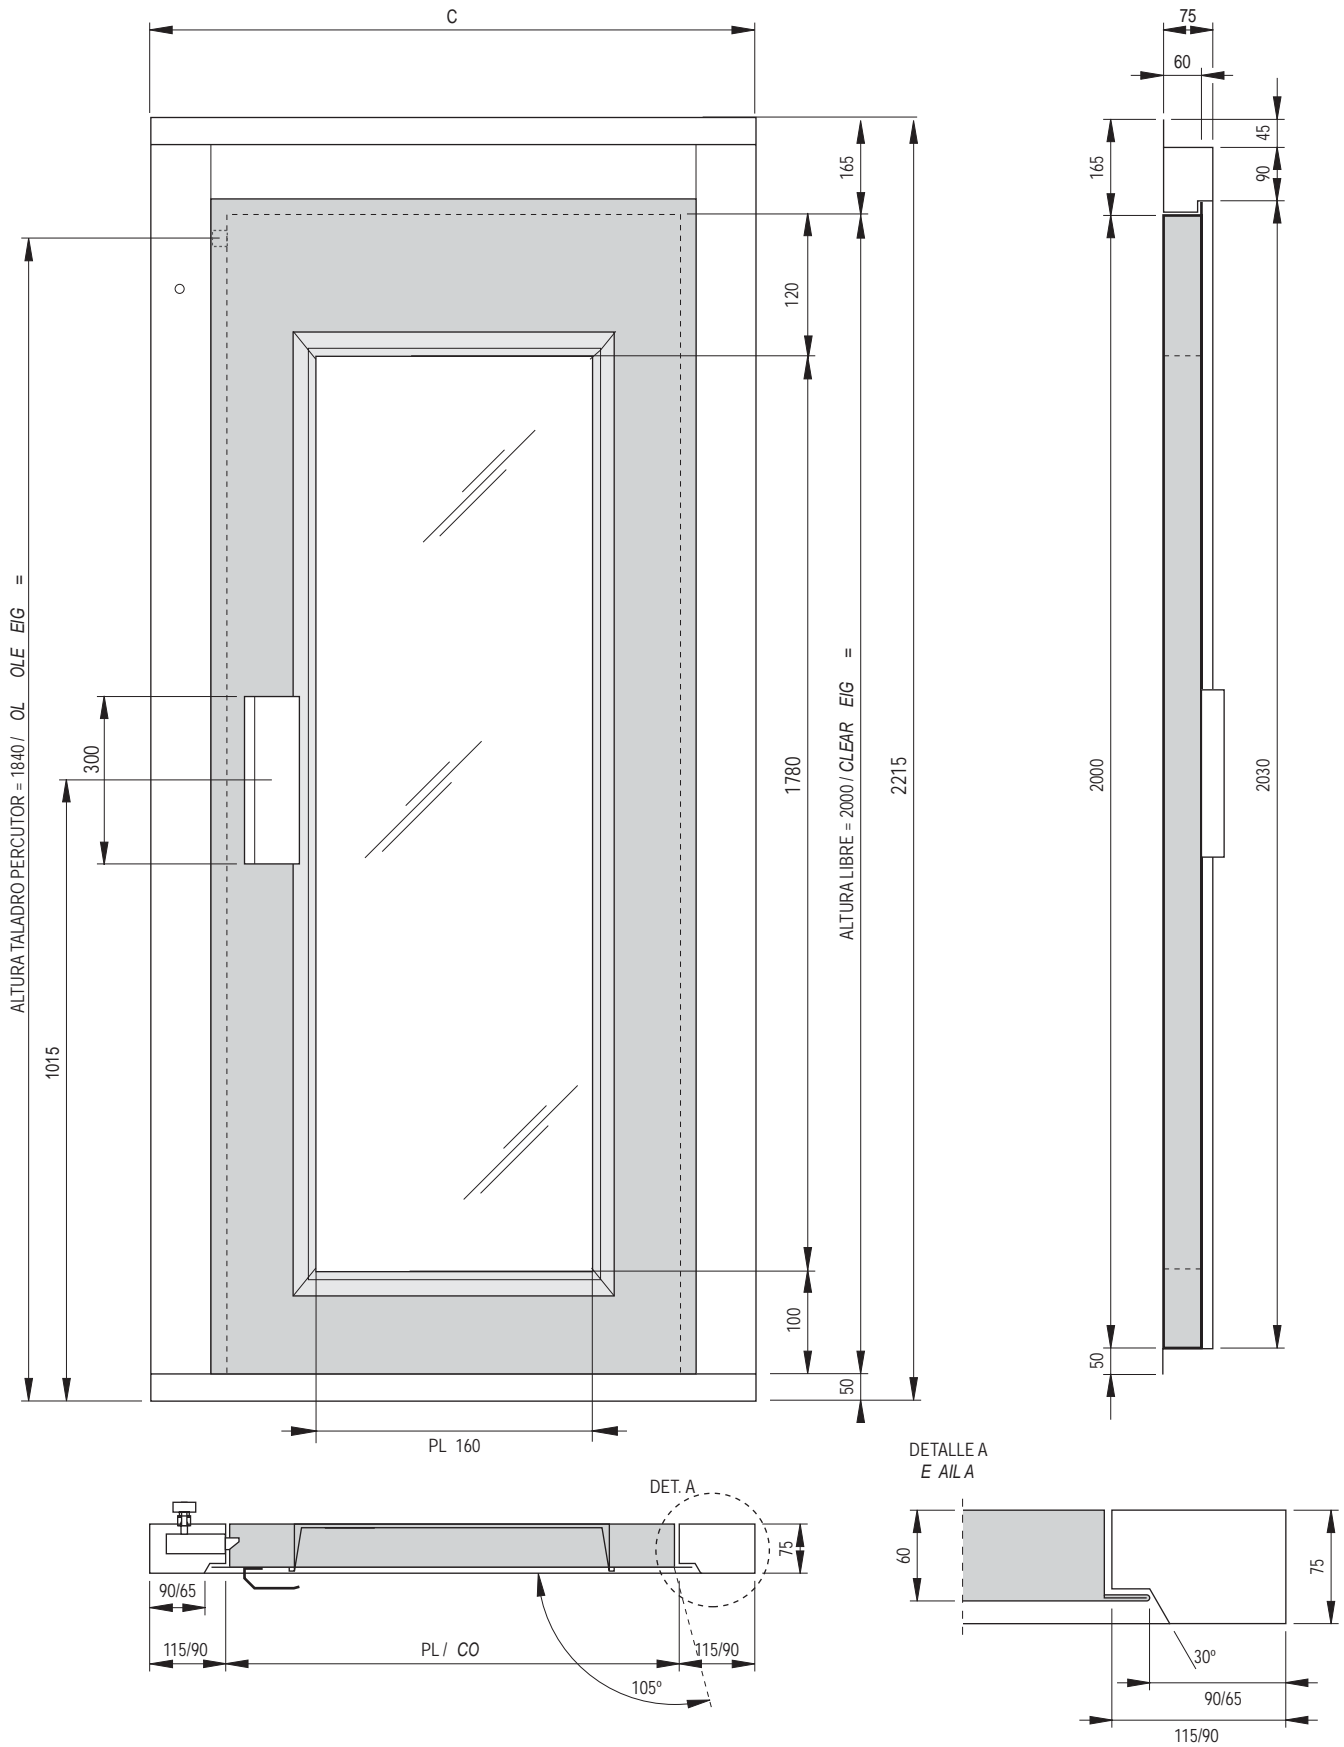

PL / CO	600	650	700	750	800	850	900	950	1000
115	C	830	880	930	980	1030	1080	1130	1180	1230
90	C	780	830	880	930	980	1030	1080	1130	1180